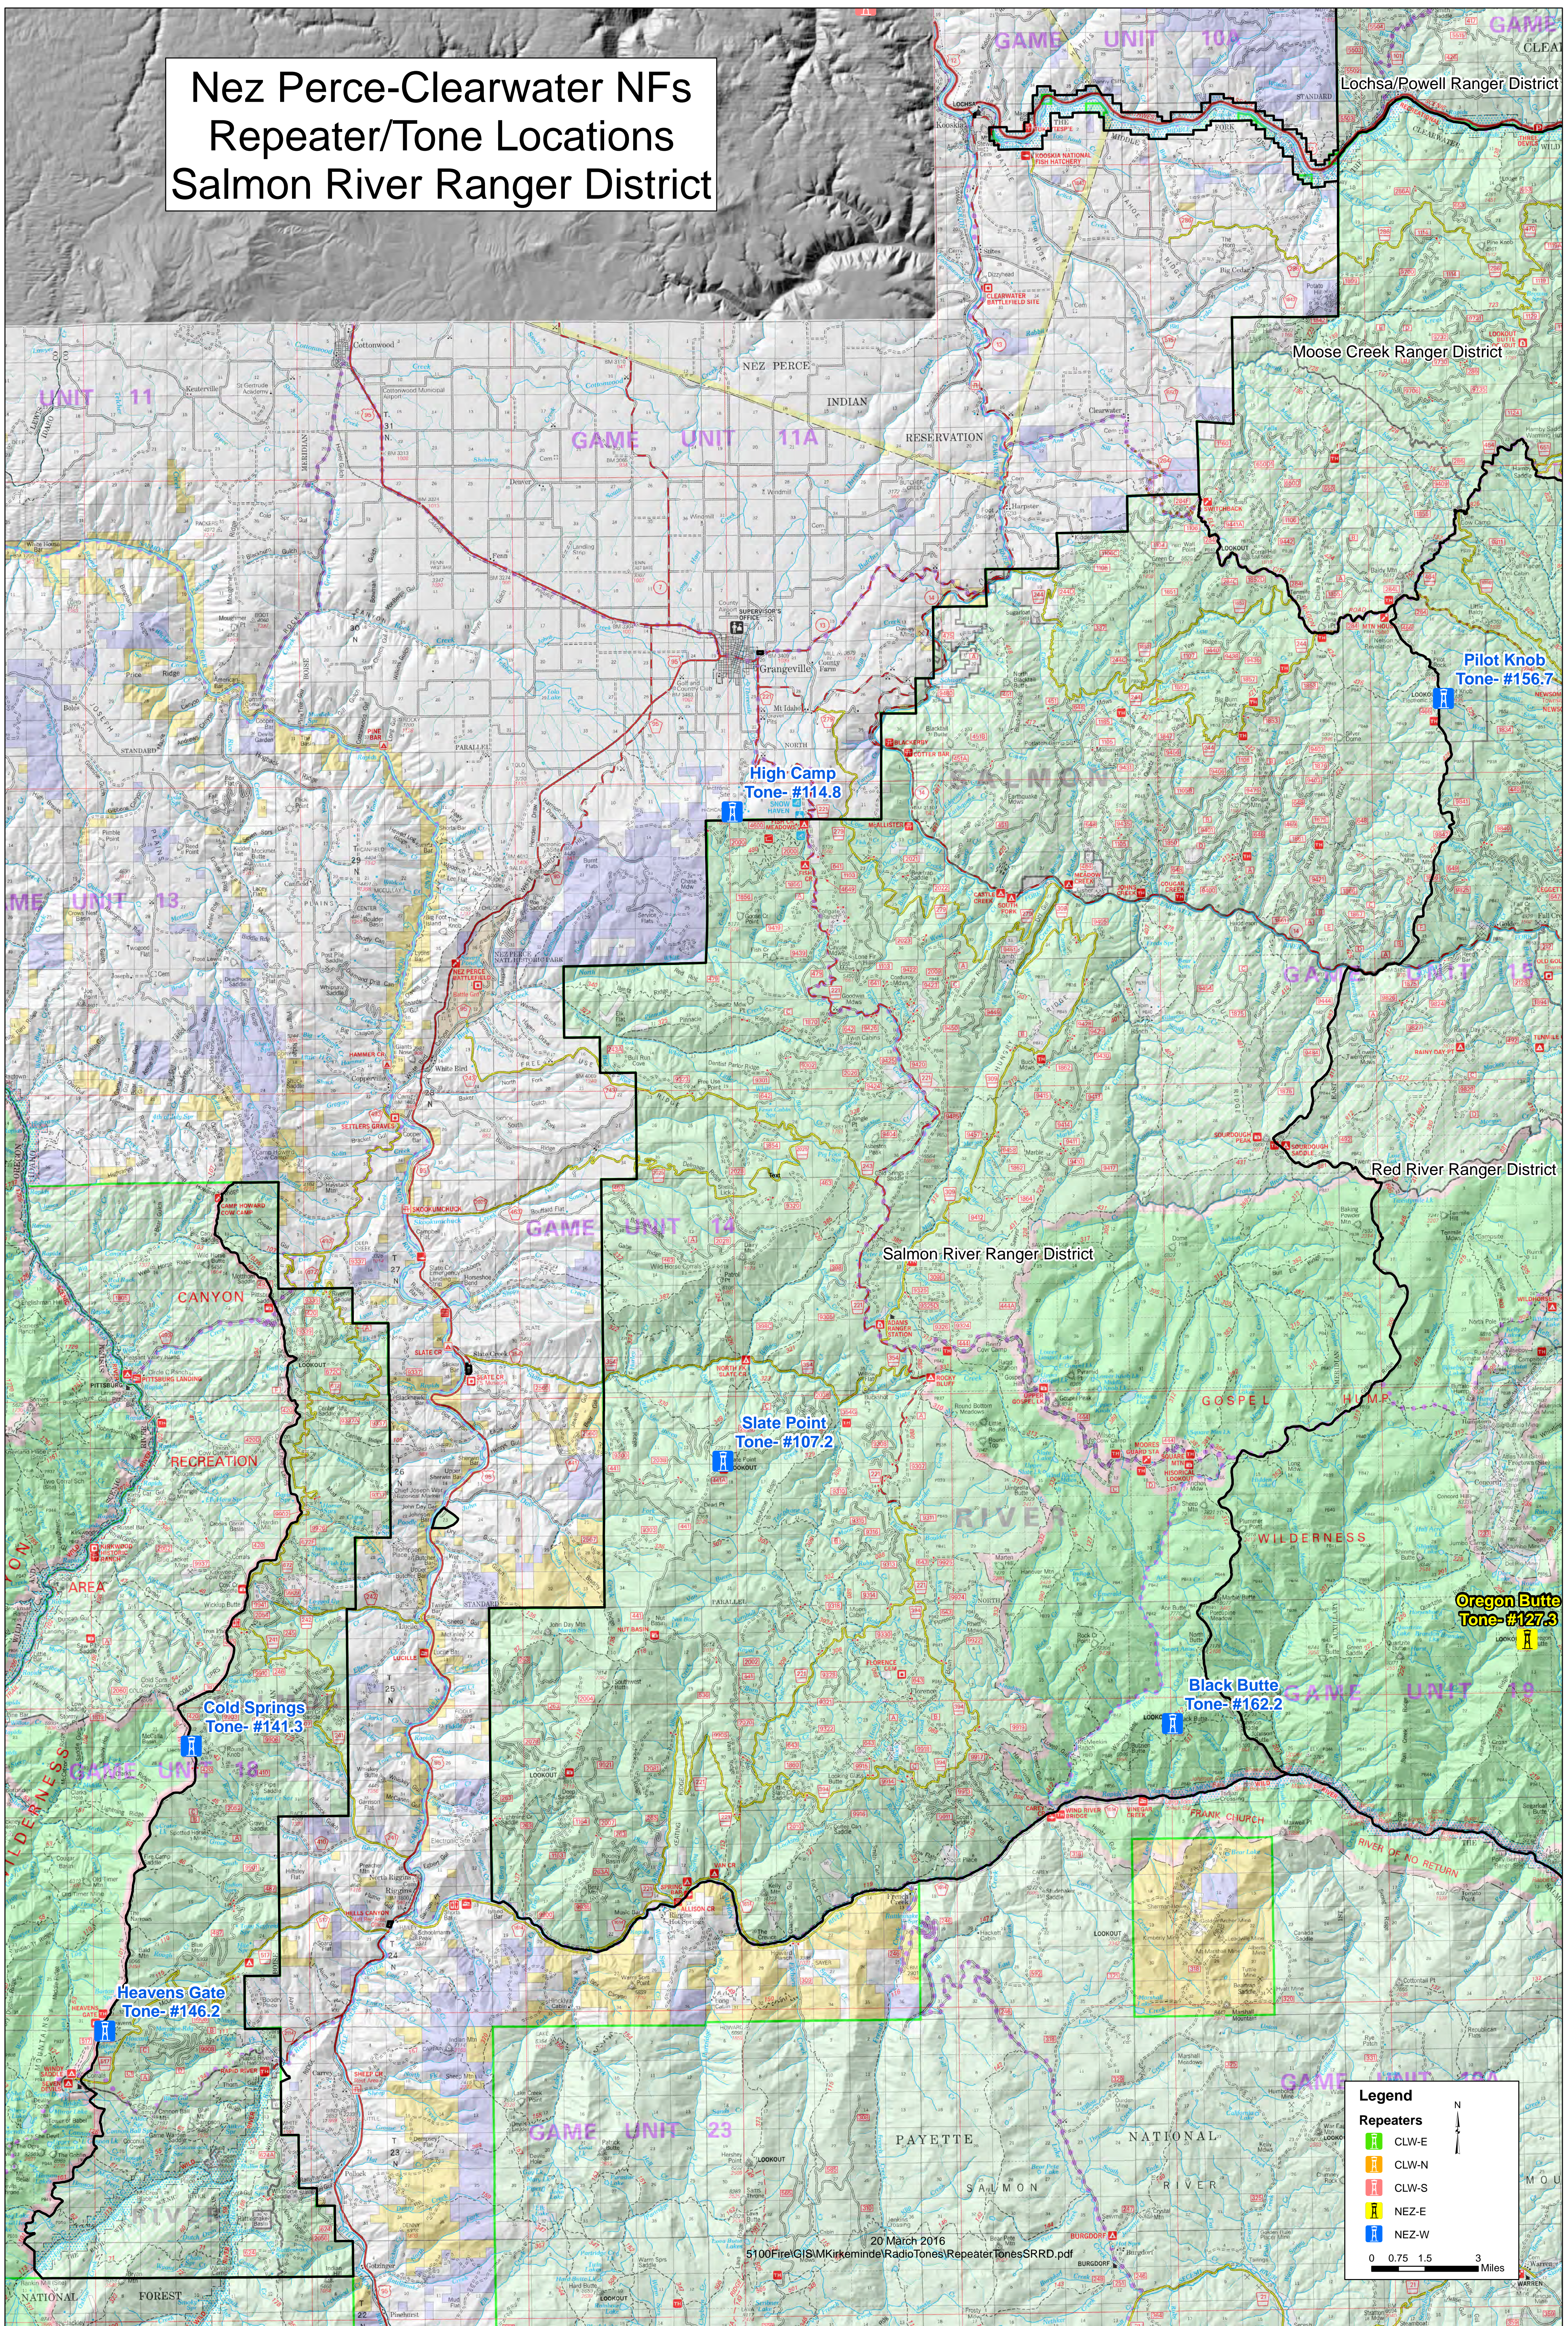

Nez Perce-Clearwater NFs Repeater/Tone Locations Salmon River Ranger District

Legend

Repeaters

- CLW-E
- CLW-N
- CLW-S
- NEZ-E
- NEZ-W

0 0.75 1.5 3 Miles